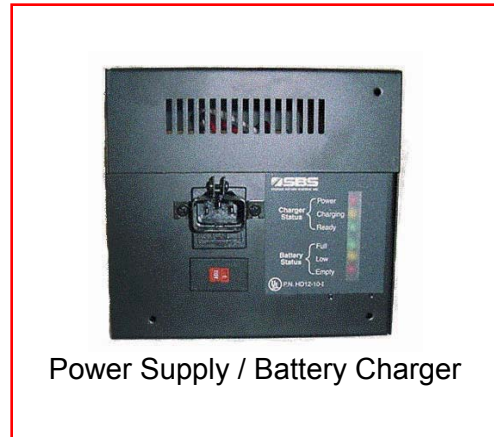

## SBS-PMC Series Power Mobility Carts

Power Supply / Battery Charger

The SBS self-contained battery powered mobile workstation can be used for multiple applications including cash wraps for POS, picking carts for warehousing, distribution, and E-commerce as well as point of care workstation in hospitals. The PMC plugs into any electrical outlet for complete recharging of battery or for parallel power operation. These are just some of the ways SBS helps customers get the most out of their technology. At SBS, we are Power People.

### Features Include:

- Power Supply/Battery Charger with LED Display
- DC to AC Power Inverter with 3 outlets
- Battery Status Meter standard
- Self-Contained Power (AC and/or DC Output)
- Hand Scanner Holder
- Long Life Sealed battery VRLA
- 12VDC and/or 120VAC Output Receptacles
- International inputs and out voltage are available
- Up to 48 hours of backup
- Fully Assembled & Factory Tested
- Cable Raceways
- Wheel Locks/Brakes
- Industrial Casters
- Pullout Keyboard Tray
- Industrial Power Coated Heavy Duty Steel
- Locking/Hinged Doors on Power Compartment
- Low voltage alarm and disconnect
- Automatic temperature compensation
- Includes Room for Monitor, Printer, Scanner, CPU, Keyboard, Etc.