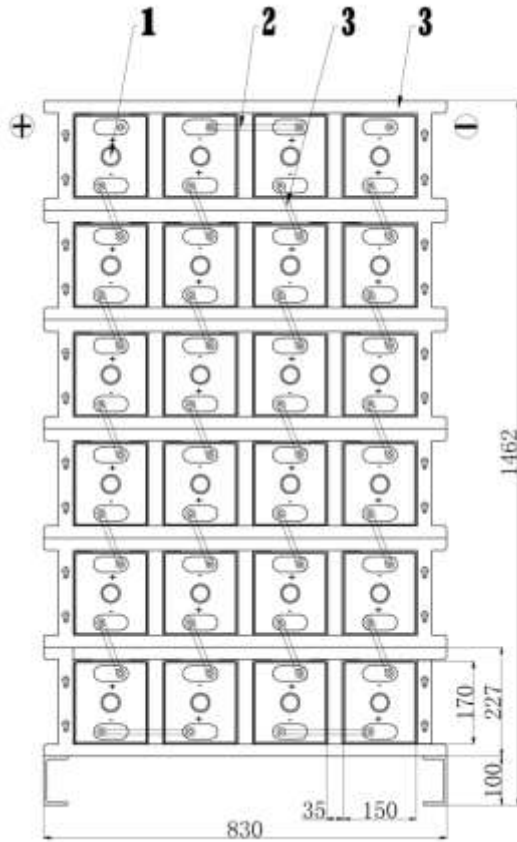

24xAGM300/350-RACK

Modular Seismic Horizontal Battery Rack – 4Wide x 6High (32.7”L x 12.9”D x 57.6”H)

PARTS LIST:

- 1. AGM-300 OR AGM-350 battery
- 2. Inter-cell connector: 70mm², L= 190mm
- 3. Inter-row connector: 50mm², L=120mm
- 4. 24xAGM300/350-RACK horizontal rack

- 24pcs
- 3pcs
- 20pcs
- 1pcs