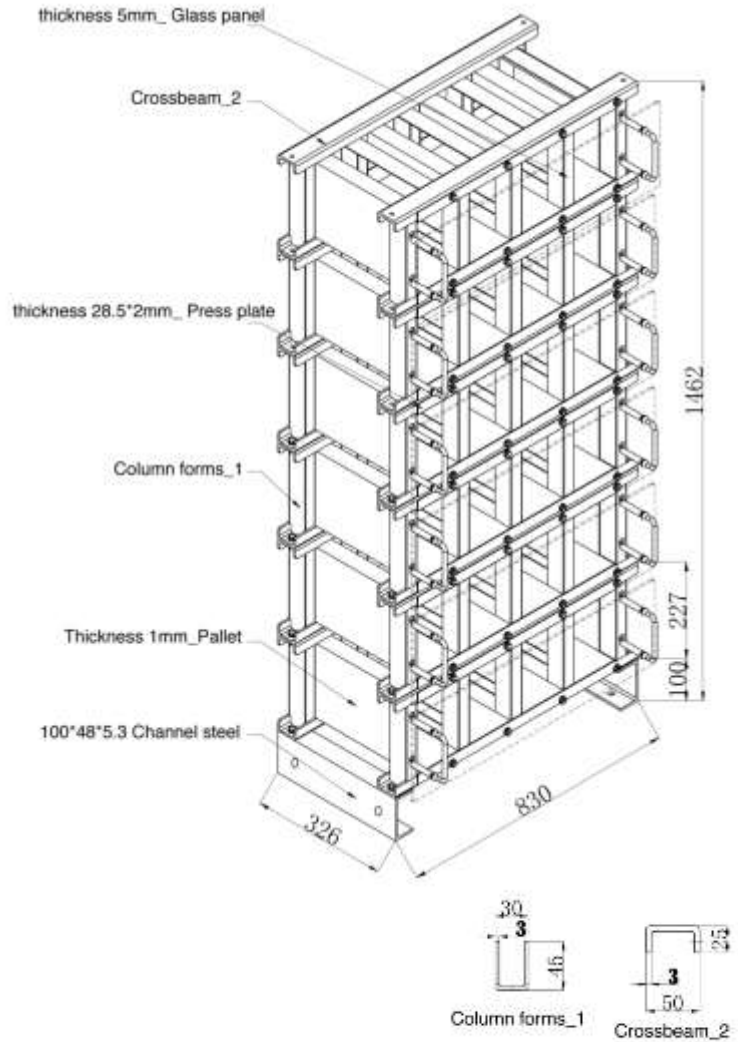

24xAGM300/350-RACK

Modular Seismic Horizontal Battery Rack – 4Wide x 6High (32.7”L x 12.9”D x 57.6”H)

PARTS LIST:

- 1. AGM-300 OR AGM-350 battery
- 2. Inter-cell connector: 70mm², L= 190mm
- 3. Inter-row connector: 50mm², L=120mm
- 4. 24xAGM300/350-RACK horizontal rack

- 24pcs
- 3pcs
- 20pcs
- 1pcs