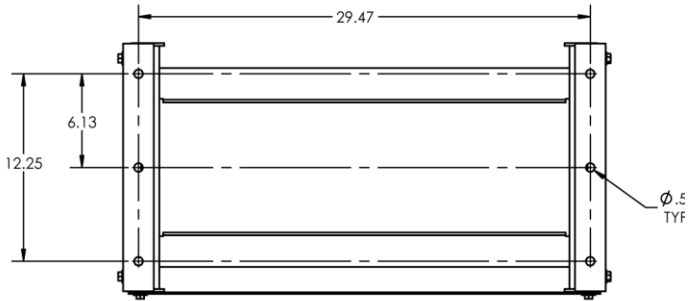

VR- 2T4W-Z4 – RACK

Double Layer Horizontal Battery Rack

BOTTOM VIEW
OPTIONAL SEISMIC MOUNTING FOOTPRINT

BATTERIES SHOWN FOR
REFERENCE ONLY.
SOLD SEPARATELY

REAR ISO VIEW