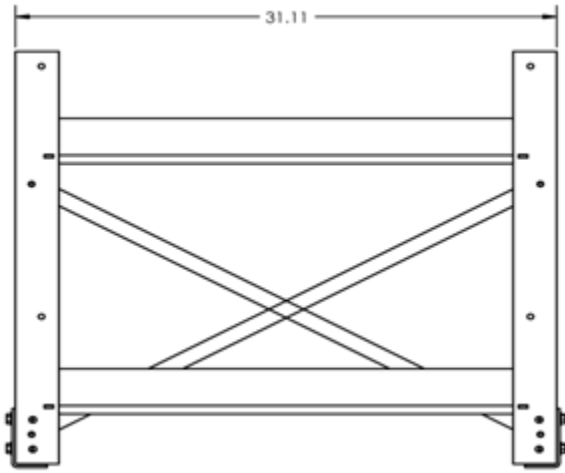

VR- 2T4W-Z4 – RACK

Double Layer Horizontal Battery Rack

BOTTOM VIEW
OPTIONAL SEISMIC MOUNTING FOOTPRINT

BATTERIES SHOWN FOR
REFERENCE ONLY.
SOLD SEPARATELY

REAR ISO VIEW