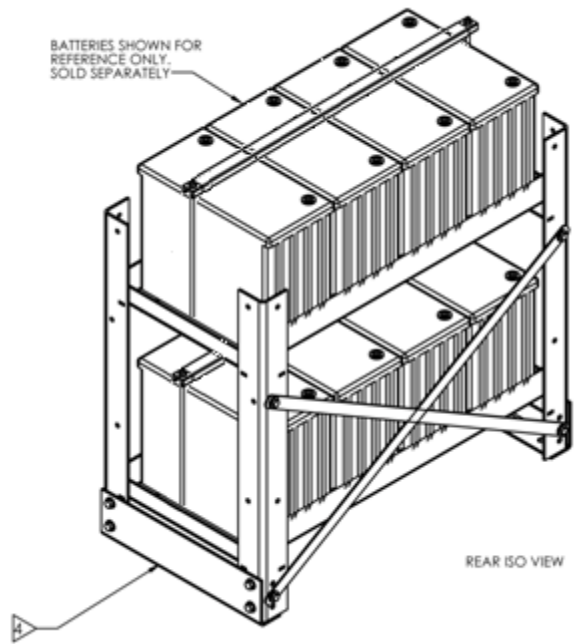

VR- 2T4W-Z4 – RACK

Double Layer Horizontal Battery Rack

BOTTOM VIEW
OPTIONAL SEISMIC MOUNTING FOOTPRINT

BATTERIES SHOWN FOR
REFERENCE ONLY.
SOLD SEPARATELY

REAR ISO VIEW