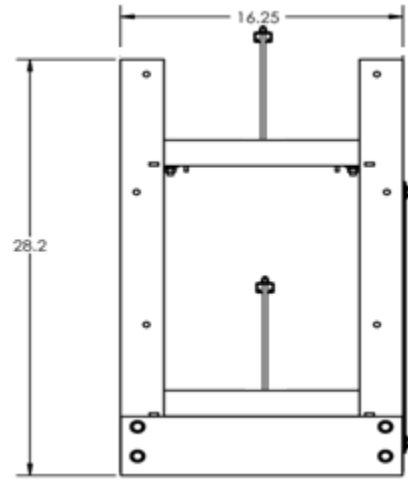

VR- 2T4W-Z4 – RACK

Double Layer Horizontal Battery Rack

BOTTOM VIEW
OPTIONAL SEISMIC MOUNTING FOOTPRINT

BATTERIES SHOWN FOR
REFERENCE ONLY.
SOLD SEPARATELY

REAR ISO VIEW