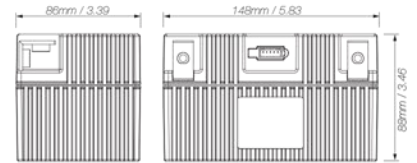

Case size #3, 166mm length Specifications and Dimensions

Part #	Voltage Pb Eq	Polarity	W / Hr	A / Hr Pb Eq	CCA (A)	Weight (Kg)	Weight (Lbs)
LFX24A3-BS12	12 V		53 + 53	24	360	1.64	3.60
LFX24L3-BS12	12 V		53 + 53	24	360	1.64	3.60
LFX27A3-BS12	12 V		60 + 60	27	405	1.75	3.85
LFX27L3-BS12	12 V		60 + 60	27	405	1.75	3.85
LFX36A3-BS12	12 V		80 + 80	36	540	2.19	4.81
LFX36L3-BS12	12 V		80 + 80	36	540	2.19	4.81

Z-Terminals included for horizontal cable attachment; front or side mount.

Storage Battery Systems LLC
N56 W16665 Ridgewood Drive
Menomonee Falls, WI 53051

Shorai LFX Battery

Specifications and Dimensions

Case size #4, 148mm length

Specifications and Dimensions

Part #	Voltage Pb Eq	Polarity	W / Hr	A / Hr Pb Eq	CCA (A)	Weight (Kg)	Weight (Lbs)
LFX14A4-BS12	12 V		60	14	210	0.901	1.98

Case size #5, 134mm length

Specifications and Dimensions

Part #	Voltage Pb Eq	Polarity	W / Hr	A / Hr Pb Eq	CCA (A)	Weight (Kg)	Weight (Lbs)
LFX14A5-BS12	12 V		60	14	210	1.032	2.27
LFX14L5-BS12	12 V		60	14	210	1.032	2.27

Case size #6, 148mm length