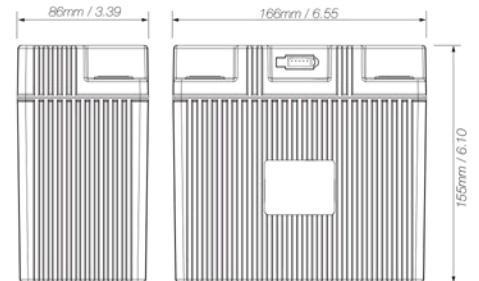

Storage Battery Systems LLC
N56 W16665 Ridgewood Drive
Menomonee Falls, WI 53051