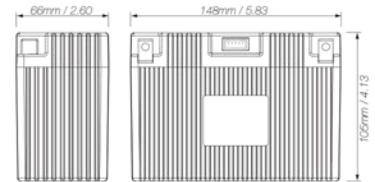

Shorai LFX Battery Specifications and Dimensions

Case size #1, 148mm length Specifications and Dimensions

Part #	Voltage Pb Eq	Polarity	A / Hr Pb Eq	CCA (A)	Weight (Kg)	Weight (Lbs)	Max charge Rate (A)
LFX12A1-BS12	12 V		12	155	0.6125	1.35	12
LFX14A1-BS12	12 V		14	210	0.763	1.68	14
LFX18A1-BS12	12 V		18	270	0.997	2.19	18
LFX18L1-BS12	12 V		18	270	0.997	2.19	18

Case size #2, 113mm length Specifications and Dimensions

Part #	Voltage Pb Eq	Polarity	A / Hr Pb Eq	CCA (A)	Weight (Kg)	Weight (Lbs)	Max charge Rate (A)
LFX07L2-BS12	12 V		7	102	0.483	1.06	7
LFX09A2-BS12	12 V		9	135	0.575	1.27	9
LFX09L2-BS12	12 V		9	135	0.575	1.27	9
LFX14A2-BS12	12 V		14	210	0.763	1.68	14
LFX14L2-BS12	12 V		14	210	0.763	1.68	14
LFX18A2-BS06	6 V		18	270	0.575	1.27	18
LFX18L2-BS06	6 V		18	270	0.575	1.27	18

Case size #3, 166mm length Specifications and Dimensions

Part #	Voltage Pb Eq	Polarity	W / Hr	A / Hr Pb Eq	CCA (A)	Weight (Kg)	Weight (Lbs)
LFX24A3-BS12	12 V		53 + 53	24	360	1.64	3.60
LFX24L3-BS12	12 V		53 + 53	24	360	1.64	3.60
LFX27A3-BS12	12 V		60 + 60	27	405	1.75	3.85
LFX27L3-BS12	12 V		60 + 60	27	405	1.75	3.85
LFX36A3-BS12	12 V		80 + 80	36	540	2.19	4.81
LFX36L3-BS12	12 V		80 + 80	36	540	2.19	4.81

Case size #4, 148mm length

Specifications and Dimensions

Part #	Voltage Pb Eq	Polarity	W / Hr	A / Hr Pb Eq	CCA (A)	Weight (Kg)	Weight (Lbs)
LFX14A4-BS12	12 V		60	14	210	0.901	1.98

Case size #5, 134mm length