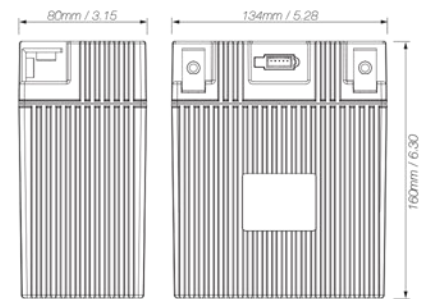

Case size #2, 113mm length Specifications and Dimensions

Part #	Voltage Pb Eq	Polarity	A / Hr Pb Eq	CCA (A)	Weight (Kg)	Weight (Lbs)	Max charge Rate (A)
LFX07L2-BS12	12 V		7	102	0.483	1.06	7
LFX09A2-BS12	12 V		9	135	0.575	1.27	9
LFX09L2-BS12	12 V		9	135	0.575	1.27	9
LFX14A2-BS12	12 V		14	210	0.763	1.68	14
LFX14L2-BS12	12 V		14	210	0.763	1.68	14
LFX18A2-BS06	6 V		18	270	0.575	1.27	18
LFX18L2-BS06	6 V		18	270	0.575	1.27	18

Case size #3, 166mm length Specifications and Dimensions

Part #	Voltage Pb Eq	Polarity	W / Hr	A / Hr Pb Eq	CCA (A)	Weight (Kg)	Weight (Lbs)
LFX24A3-BS12	12 V		53 + 53	24	360	1.64	3.60
LFX24L3-BS12	12 V		53 + 53	24	360	1.64	3.60
LFX27A3-BS12	12 V		60 + 60	27	405	1.75	3.85
LFX27L3-BS12	12 V		60 + 60	27	405	1.75	3.85
LFX36A3-BS12	12 V		80 + 80	36	540	2.19	4.81
LFX36L3-BS12	12 V		80 + 80	36	540	2.19	4.81

Case size #4, 148mm length

Specifications and Dimensions

Part #	Voltage Pb Eq	Polarity	W / Hr	A / Hr Pb Eq	CCA (A)	Weight (Kg)	Weight (Lbs)
LFX14A4-BS12	12 V		60	14	210	0.901	1.98

Case size #5, 134mm length

Specifications and Dimensions

Part #	Voltage Pb Eq	Polarity	W / Hr	A / Hr Pb Eq	CCA (A)	Weight (Kg)	Weight (Lbs)
LFX14A5-BS12	12 V		60	14	210	1.032	2.27
LFX14L5-BS12	12 V		60	14	210	1.032	2.27

Case size #6, 148mm length