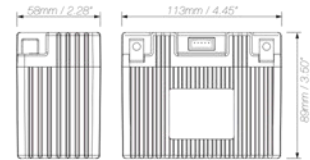

Shorai LFX Battery Specifications and Dimensions

Case size #1, 148mm length Specifications and Dimensions

Part #	Voltage Pb Eq	Polarity	A / Hr Pb Eq	CCA (A)	Weight (Kg)	Weight (Lbs)	Max charge Rate (A)
LFX12A1-BS12	12 V		12	155	0.6125	1.35	12
LFX14A1-BS12	12 V		14	210	0.763	1.68	14
LFX18A1-BS12	12 V		18	270	0.997	2.19	18
LFX18L1-BS12	12 V		18	270	0.997	2.19	18

Case size #2, 113mm length Specifications and Dimensions

Part #	Voltage Pb Eq	Polarity	A / Hr Pb Eq	CCA (A)	Weight (Kg)	Weight (Lbs)	Max charge Rate (A)
LFX07L2-BS12	12 V		7	102	0.483	1.06	7
LFX09A2-BS12	12 V		9	135	0.575	1.27	9
LFX09L2-BS12	12 V		9	135	0.575	1.27	9
LFX14A2-BS12	12 V		14	210	0.763	1.68	14
LFX14L2-BS12	12 V		14	210	0.763	1.68	14
LFX18A2-BS06	6 V		18	270	0.575	1.27	18
LFX18L2-BS06	6 V		18	270	0.575	1.27	18

Case size #3, 166mm length Specifications and Dimensions

Part #	Voltage Pb Eq	Polarity	W / Hr	A / Hr Pb Eq	CCA (A)	Weight (Kg)	Weight (Lbs)
LFX24A3-BS12	12 V		53 + 53	24	360	1.64	3.60
LFX24L3-BS12	12 V		53 + 53	24	360	1.64	3.60
LFX27A3-BS12	12 V		60 + 60	27	405	1.75	3.85
LFX27L3-BS12	12 V		60 + 60	27	405	1.75	3.85
LFX36A3-BS12	12 V		80 + 80	36	540	2.19	4.81
LFX36L3-BS12	12 V		80 + 80	36	540	2.19	4.81

Case size #4, 148mm length

Specifications and Dimensions

Part #	Voltage Pb Eq	Polarity	W / Hr	A / Hr Pb Eq	CCA (A)	Weight (Kg)	Weight (Lbs)
LFX14A4-BS12	12 V		60	14	210	0.901	1.98

Case size #5, 134mm length