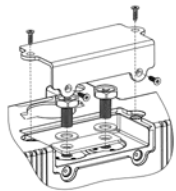

Shorai LFX Battery Specifications and Dimensions

Case size #1, 148mm length Specifications and Dimensions

Part #	Voltage Pb Eq	Polarity	A / Hr Pb Eq	CCA (A)	Weight (Kg)	Weight (Lbs)	Max charge Rate (A)
LFX12A1-BS12	12 V		12	155	0.6125	1.35	12
LFX14A1-BS12	12 V		14	210	0.763	1.68	14
LFX18A1-BS12	12 V		18	270	0.997	2.19	18
LFX18L1-BS12	12 V		18	270	0.997	2.19	18

Case size #2, 113mm length Specifications and Dimensions

Part #	Voltage Pb Eq	Polarity	A / Hr Pb Eq	CCA (A)	Weight (Kg)	Weight (Lbs)	Max charge Rate (A)
LFX07L2-BS12	12 V		7	102	0.483	1.06	7
LFX09A2-BS12	12 V		9	135	0.575	1.27	9
LFX09L2-BS12	12 V		9	135	0.575	1.27	9
LFX14A2-BS12	12 V		14	210	0.763	1.68	14
LFX14L2-BS12	12 V		14	210	0.763	1.68	14
LFX18A2-BS06	6 V		18	270	0.575	1.27	18
LFX18L2-BS06	6 V		18	270	0.575	1.27	18

Case size #3, 166mm length Specifications and Dimensions

Part #	Voltage Pb Eq	Polarity	W / Hr	A / Hr Pb Eq	CCA (A)	Weight (Kg)	Weight (Lbs)
LFX24A3-BS12	12 V		53 + 53	24	360	1.64	3.60
LFX24L3-BS12	12 V		53 + 53	24	360	1.64	3.60
LFX27A3-BS12	12 V		60 + 60	27	405	1.75	3.85
LFX27L3-BS12	12 V		60 + 60	27	405	1.75	3.85
LFX36A3-BS12	12 V		80 + 80	36	540	2.19	4.81
LFX36L3-BS12	12 V		80 + 80	36	540	2.19	4.81

Max charge rate for all Case size #3 batteries is 24A

Battery Split Bar to meet shipping regulations. See manual for details

Terminal base, for horizontal cable mount

L-Terminals included for vertical cable attachment; front or side mount.